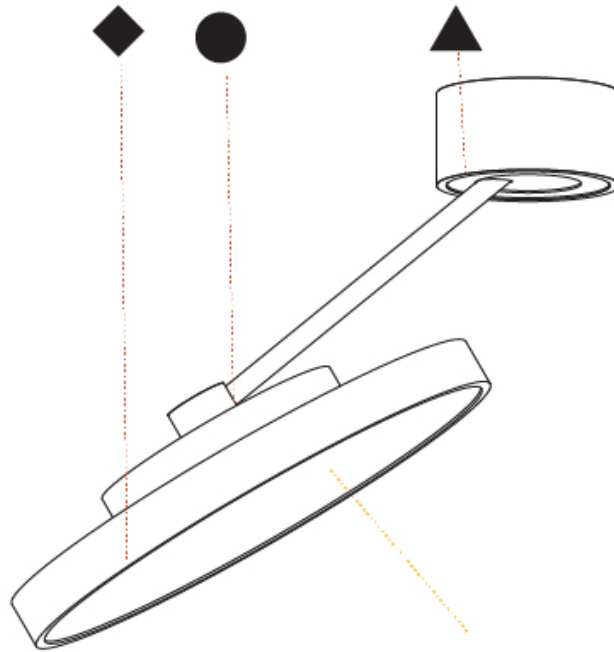

RATINGS AND CERTIFICATIONS

Certified By: Certified for North American Standards
 IP rating: IP20

SIGN DIVA DANCER KORONA SUSPENSION

A300045-

| | |
|-----------|-------|
| PROJECT | _____ |
| TYPE | _____ |
| SPECIFIER | _____ |
| QUANTITY | _____ |
| DATE | _____ |