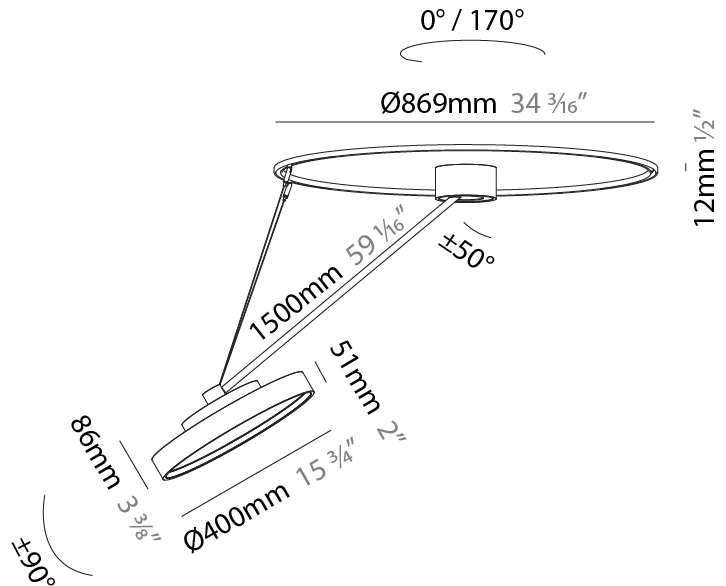

PHYSICAL

| |
|---|
| Shape: Round |
| Diameter (mm): 400 |
| Diameter (in): 15 3/4 |
| Height (mm): 1620 |
| Height (in): 63 3/4 |
| Light Distribution: Adjustable / Direct |
| Weight (kg): 4.5 |
| Weight (lbs): 9.9 |
| Diffuser: PMMA - Opal / Micro-Prism / Sparkling Secret / Vintage Industrial |
| Fixture Finish: SSR / BKV / CWI / CRY / HAB / UFT / ITA / RUA / FTG / MYG / LOD / PUS / FRO / FUP / KIA / POP / BLS / SPG / MEY / GOH / GUM / CHC / COM / ABZ / JAG / OBR / MOS / ROR |
| Fixture Material: Extruded Aluminum / Steel |

OPTICAL

Adjustability: Rotational Canopy 170°; Tilting Canopy ±50°; Tilting Head ±90°

RATINGS AND CERTIFICATIONS

| |
|--|
| Certified By: Certified for North American Standards |
| IP rating: IP20 |

SIGN DIVA DANCER SUSPENSION

PHYSICAL

| |
|---|
| Shape: Round |
| Diameter (mm): 400 |
| Diameter (in): 15 3/4 |
| Height (mm): 1620 |
| Height (in): 63 3/4 |
| Light Distribution: Adjustable / Direct |
| Weight (kg): 5 |
| Weight (lbs): 11 |
| Diffuser: PMMA - Opal / Micro-Prism / Sparkling Secret / Vintage Industrial |
| Fixture Finish: SSR / BKV / CWI / CRY / HAB / UFT / ITA / RUA / FTG / MYG / LOD / PUS / FRO / FUP / KIA / POP / BLS / SPG / MEY / GOH / GUM / CHC / COM / ABZ / JAG / OBR / MOS / ROR |
| Fixture Material: Extruded Aluminum / Steel |