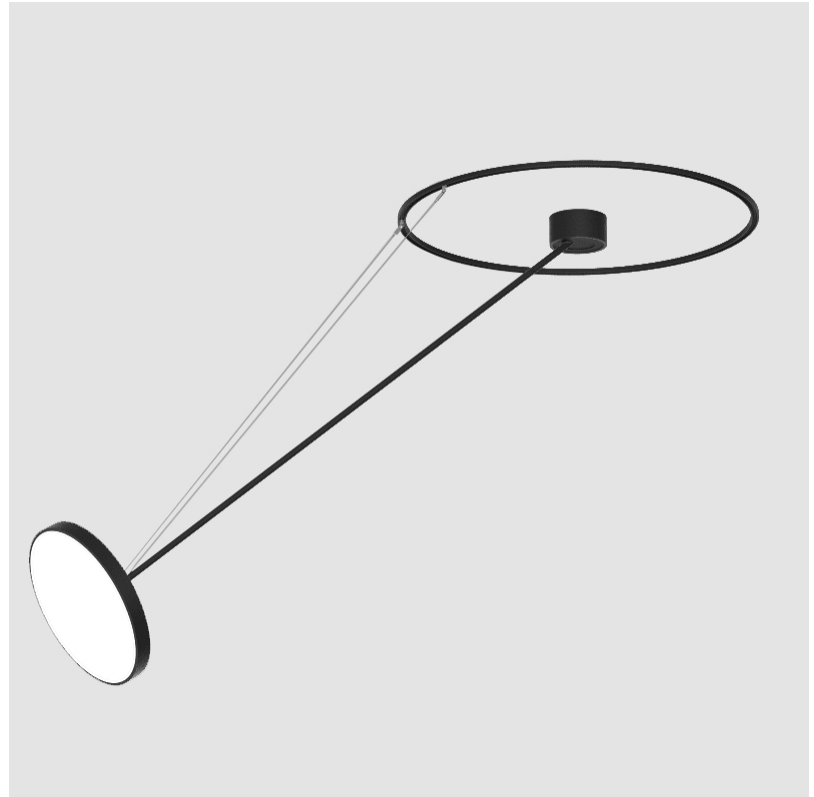

SIGN DIVA DANCER SUSPENSION

A300039-

base number LED Dimming Color Temperature Finishes (Diamond) Finishes (Triangle) Finishes (Circle) Diffuser with Ring

- To build a product code in our configurator select the specify button on the base model # product page
- To build a manual product code on this datasheet choose from the options listed below in blue font and add the suffix to the base model #

GENERAL

Series: Sign Diva Dancer
 Subseries: Sign Diva Dancer
 Brand: Prolicht
 Division: Architectural
 Mounting Type: Suspension
 Mounting Location: Ceiling
 Subcategory: Pendant

PHYSICAL

Shape: Round
 Diameter (mm): 400
 Diameter (in): 15 3/4
 Height (mm): 72
 Height (in): 2 13/16
 Max. Overall Height (mm): 870
 Max. Overall Height (in): 34 1/4
 Extension (mm): 750
 Extension (in): 29 1/2
 Light Distribution: Adjustable / Direct
 Weight (kg): 3.140
 Weight (lbs): 6.922
 Diffuser: PMMA - Opal / Micro-Prism / Sparkling Secret / Vintage Industrial
 Fixture Finish: SSR / BKV / CWI / CRY / HAB / UFT / ITA / RUA / FTG / MYG / LOD / PUS / FRO / FUP / KIA / POP / BLS / SPG / MEY / GOH / GUM / CHC / COM / ABZ / JAG / OBR / MOS / ROR
 Fixture Material: Extruded Aluminum / Steel

PHYSICAL

| |
|---|
| Shape: Round |
| Diameter (mm): 400 |
| Diameter (in): 15 3/4 |
| Height (mm): 1620 |
| Height (in): 63 3/4 |
| Light Distribution: Adjustable / Direct |
| Weight (kg): 4.5 |
| Weight (lbs): 9.9 |
| Diffuser: PMMA - Opal / Micro-Prism / Sparkling Secret / Vintage Industrial |
| Fixture Finish: SSR / BKV / CWI / CRY / HAB / UFT / ITA / RUA / FTG / MYG / LOD / PUS / FRO / FUP / KIA / POP / BLS / SPG / MEY / GOH / GUM / CHC / COM / ABZ / JAG / OBR / MOS / ROR |
| Fixture Material: Extruded Aluminum / Steel |

OPTICAL

Adjustability: Rotational Canopy 170°; Tilting Canopy ±50°; Tilting Head ±90°

RATINGS AND CERTIFICATIONS

| |
|--|
| Certified By: Certified for North American Standards |
| IP rating: IP20 |

SIGN DIVA DANCER SUSPENSION