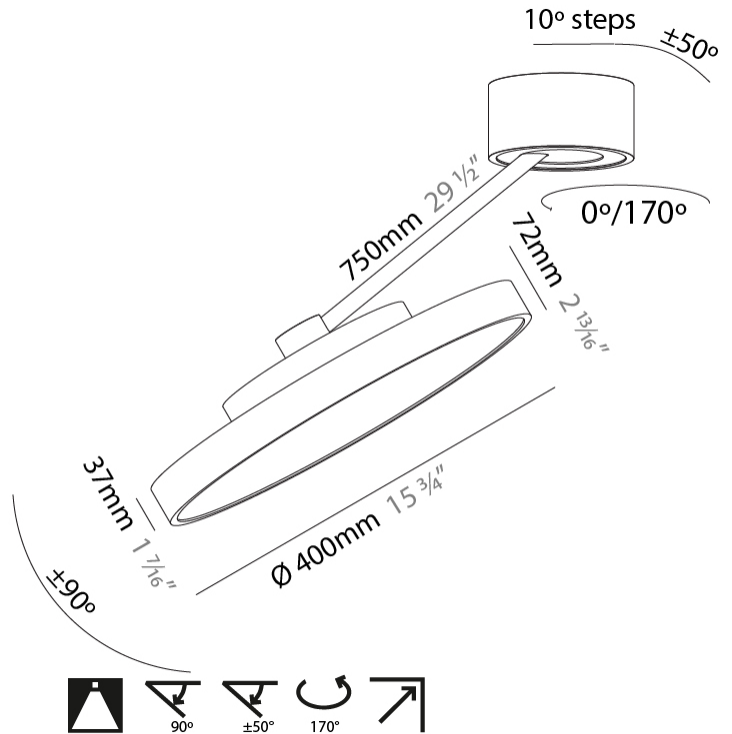

GENERAL

Series: Sign Diva Dancer
 Subseries: Sign Diva Dancer
 Brand: Prolicht
 Division: Architectural
 Mounting Type: Suspension
 Mounting Location: Ceiling
 Subcategory: Pendant

PHYSICAL

Shape: Round
 Diameter (mm): 400
 Diameter (in): 15 3/4
 Height (mm): 72
 Height (in): 2 13/16
 Max. Overall Height (mm): 870
 Max. Overall Height (in): 34 1/4
 Extension (mm): 750
 Extension (in): 29 1/2
 Light Distribution: Adjustable / Direct
 Weight (kg): 3.140
 Weight (lbs): 6.922
 Diffuser: PMMA - Opal / Micro-Prism / Sparkling Secret / Vintage Industrial
 Fixture Finish: SSR / BKV / CWI / CRY / HAB / UFT / ITA / RUA / FTG / MYG / LOD / PUS / FRO / FUP / KIA / POP / BLS / SPG / MEY / GOH / GUM / CHC / COM / ABZ / JAG / OBR / MOS / ROR
 Fixture Material: Extruded Aluminum / Steel

RATINGS AND CERTIFICATIONS

Certified By: Certified for North American Standards
 IP rating: IP20

SIGN DIVA DANCER SUSPENSION

A300039-

| | |
|-----------|-------|
| PROJECT | _____ |
| TYPE | _____ |
| SPECIFIER | _____ |
| QUANTITY | _____ |
| DATE | _____ |

PHYSICAL

| |
|---|
| Shape: Round |
| Diameter (mm): 400 |
| Diameter (in): 15 3/4 |
| Height (mm): 1620 |
| Height (in): 63 3/4 |
| Light Distribution: Adjustable / Direct |
| Weight (kg): 4.5 |
| Weight (lbs): 9.9 |
| Diffuser: PMMA - Opal / Micro-Prism / Sparkling Secret / Vintage Industrial |
| Fixture Finish: SSR / BKV / CWI / CRY / HAB / UFT / ITA / RUA / FTG / MYG / LOD / PUS / FRO / FUP / KIA / POP / BLS / SPG / MEY / GOH / GUM / CHC / COM / ABZ / JAG / OBR / MOS / ROR |
| Fixture Material: Extruded Aluminum / Steel |