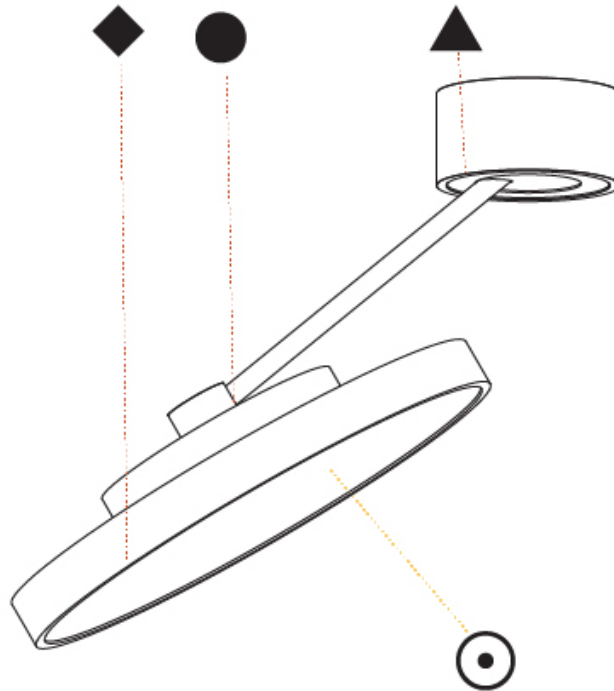

RATINGS AND CERTIFICATIONS

Certified By: Certified for North American Standards
 IP rating: IP20

SIGN DIVA DANCER SUSPENSION

A300039-

| | |
|-----------|-------|
| PROJECT | _____ |
| TYPE | _____ |
| SPECIFIER | _____ |
| QUANTITY | _____ |
| DATE | _____ |