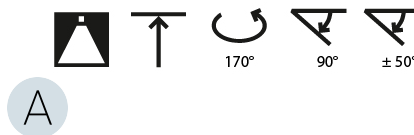

OPTICAL

Adjustability: Rotational Canopy 170°; Tilting Canopy ±50°; Tilting Head ±90°

RATINGS AND CERTIFICATIONS

| |
|--|
| Certified By: Certified for North American Standards |
| IP rating: IP20 |

SIGN DIVA DANCER KORONA SUSPENSION