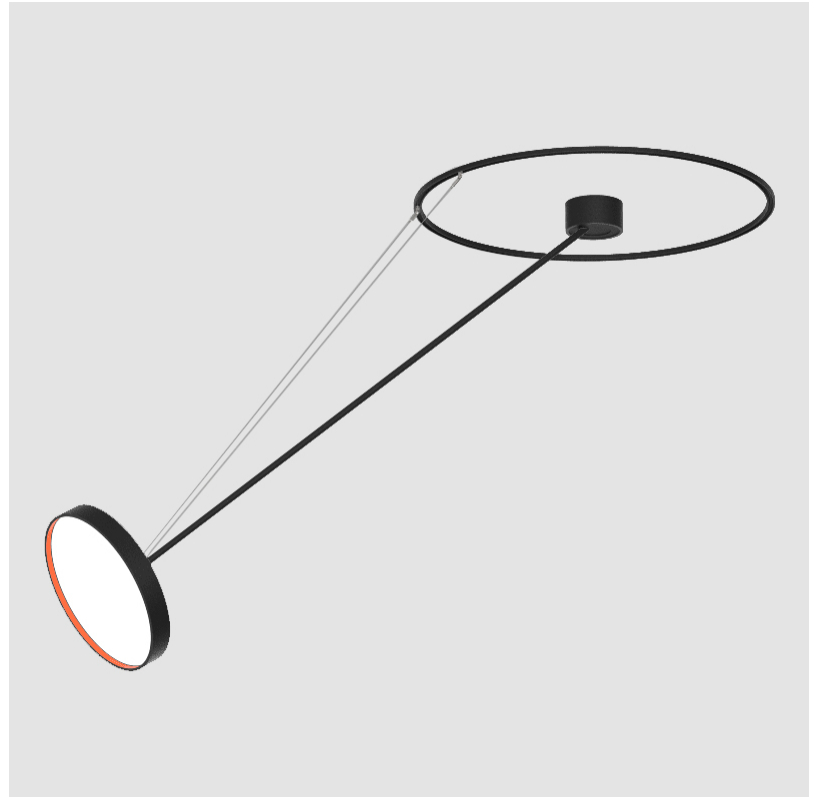

SIGN DIVA DANCER SUSPENSION

A300039-

base number LED Dimming Color Temperature Finishes (Diamond) Finishes (Triangle) Finishes (Circle) Diffuser with Ring

- To build a product code in our configurator select the specify button on the base model # product page
- To build a manual product code on this datasheet choose from the options listed below in blue font and add the suffix to the base model #

GENERAL

Series: Sign Diva Dancer
 Subseries: Sign Diva Dancer
 Brand: Prolicht
 Division: Architectural
 Mounting Type: Suspension
 Mounting Location: Ceiling
 Subcategory: Pendant

PHYSICAL

Shape: Round
 Diameter (mm): 400
 Diameter (in): 15 3/4
 Height (mm): 72
 Height (in): 2 13/16
 Max. Overall Height (mm): 870
 Max. Overall Height (in): 34 1/4
 Extension (mm): 750
 Extension (in): 29 1/2
 Light Distribution: Adjustable / Direct
 Weight (kg): 3.140
 Weight (lbs): 6.922
 Diffuser: PMMA - Opal / Micro-Prism / Sparkling Secret / Vintage Industrial
 Fixture Finish: SSR / BKV / CWI / CRY / HAB / UFT / ITA / RUA / FTG / MYG / LOD / PUS / FRO / FUP / KIA / POP / BLS / SPG / MEY / GOH / GUM / CHC / COM / ABZ / JAG / OBR / MOS / ROR
 Fixture Material: Extruded Aluminum / Steel

PHYSICAL

| |
|---|
| Shape: Round |
| Diameter (mm): 400 |
| Diameter (in): 15 3/4 |
| Height (mm): 1620 |
| Height (in): 63 3/4 |
| Light Distribution: Adjustable / Direct |
| Weight (kg): 5 |
| Weight (lbs): 11 |
| Diffuser: PMMA - Opal / Micro-Prism / Sparkling Secret / Vintage Industrial |
| Fixture Finish: SSR / BKV / CWI / CRY / HAB / UFT / ITA / RUA / FTG / MYG / LOD / PUS / FRO / FUP / KIA / POP / BLS / SPG / MEY / GOH / GUM / CHC / COM / ABZ / JAG / OBR / MOS / ROR |
| Fixture Material: Extruded Aluminum / Steel |

OPTICAL

Adjustability: Rotational Canopy 170°; Tilting Canopy ±50°; Tilting Head ±90°

RATINGS AND CERTIFICATIONS

| |
|--|
| Certified By: Certified for North American Standards |
| IP rating: IP20 |

SIGN DIVA DANCER KORONA SUSPENSION