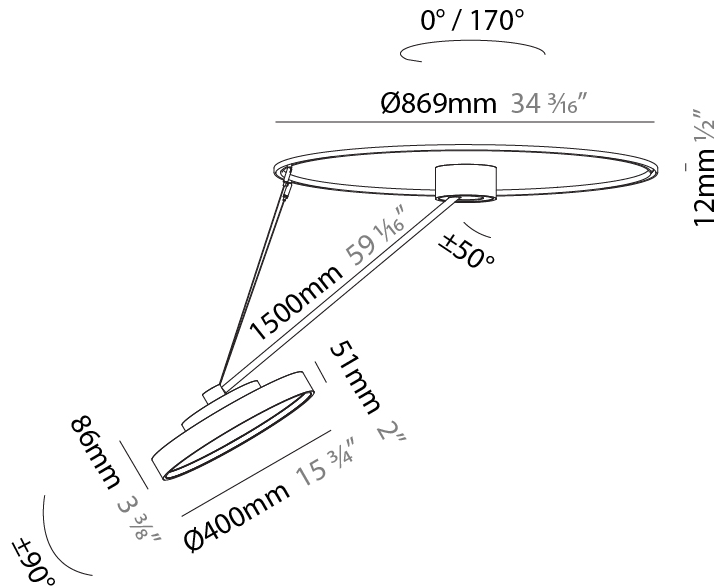

PHYSICAL

| |
|---|
| Shape: Round |
| Diameter (mm): 400 |
| Diameter (in): 15 3/4 |
| Height (mm): 1620 |
| Height (in): 63 3/4 |
| Light Distribution: Adjustable / Direct |
| Weight (kg): 4.5 |
| Weight (lbs): 9.9 |
| Diffuser: PMMA - Opal / Micro-Prism / Sparkling Secret / Vintage Industrial |
| Fixture Finish: SSR / BKV / CWI / CRY / HAB / UFT / ITA / RUA / FTG / MYG / LOD / PUS / FRO / FUP / KIA / POP / BLS / SPG / MEY / GOH / GUM / CHC / COM / ABZ / JAG / OBR / MOS / ROR |
| Fixture Material: Extruded Aluminum / Steel |

PHYSICAL

| |
|---|
| Shape: Round |
| Diameter (mm): 400 |
| Diameter (in): 15 3/4 |
| Height (mm): 1620 |
| Height (in): 63 3/4 |
| Light Distribution: Adjustable / Direct |
| Weight (kg): 5 |
| Weight (lbs): 11 |
| Diffuser: PMMA - Opal / Micro-Prism / Sparkling Secret / Vintage Industrial |
| Fixture Finish: SSR / BKV / CWI / CRY / HAB / UFT / ITA / RUA / FTG / MYG / LOD / PUS / FRO / FUP / KIA / POP / BLS / SPG / MEY / GOH / GUM / CHC / COM / ABZ / JAG / OBR / MOS / ROR |
| Fixture Material: Extruded Aluminum / Steel |

OPTICAL

Adjustability: Rotational Canopy 170°; Tilting Canopy ±50°; Tilting Head ±90°

RATINGS AND CERTIFICATIONS

| |
|--|
| Certified By: Certified for North American Standards |
| IP rating: IP20 |

SIGN DIVA DANCER KORONA SUSPENSION